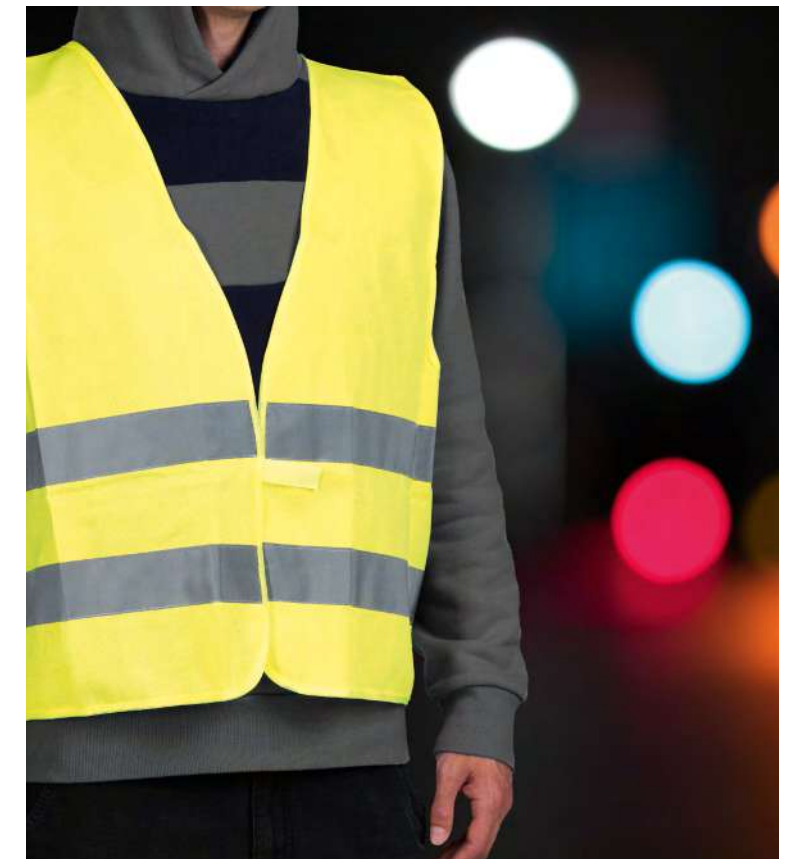

Safety vest. Give your safety top priority with this high-visibility neon vest with reflective strips for maximum visibility in daylight and darkness. Easy to stow in the door storage, it complies with EN 20471, and is a legal requirement in most European countries. One size fits all. 66941ADE01 (one vest)