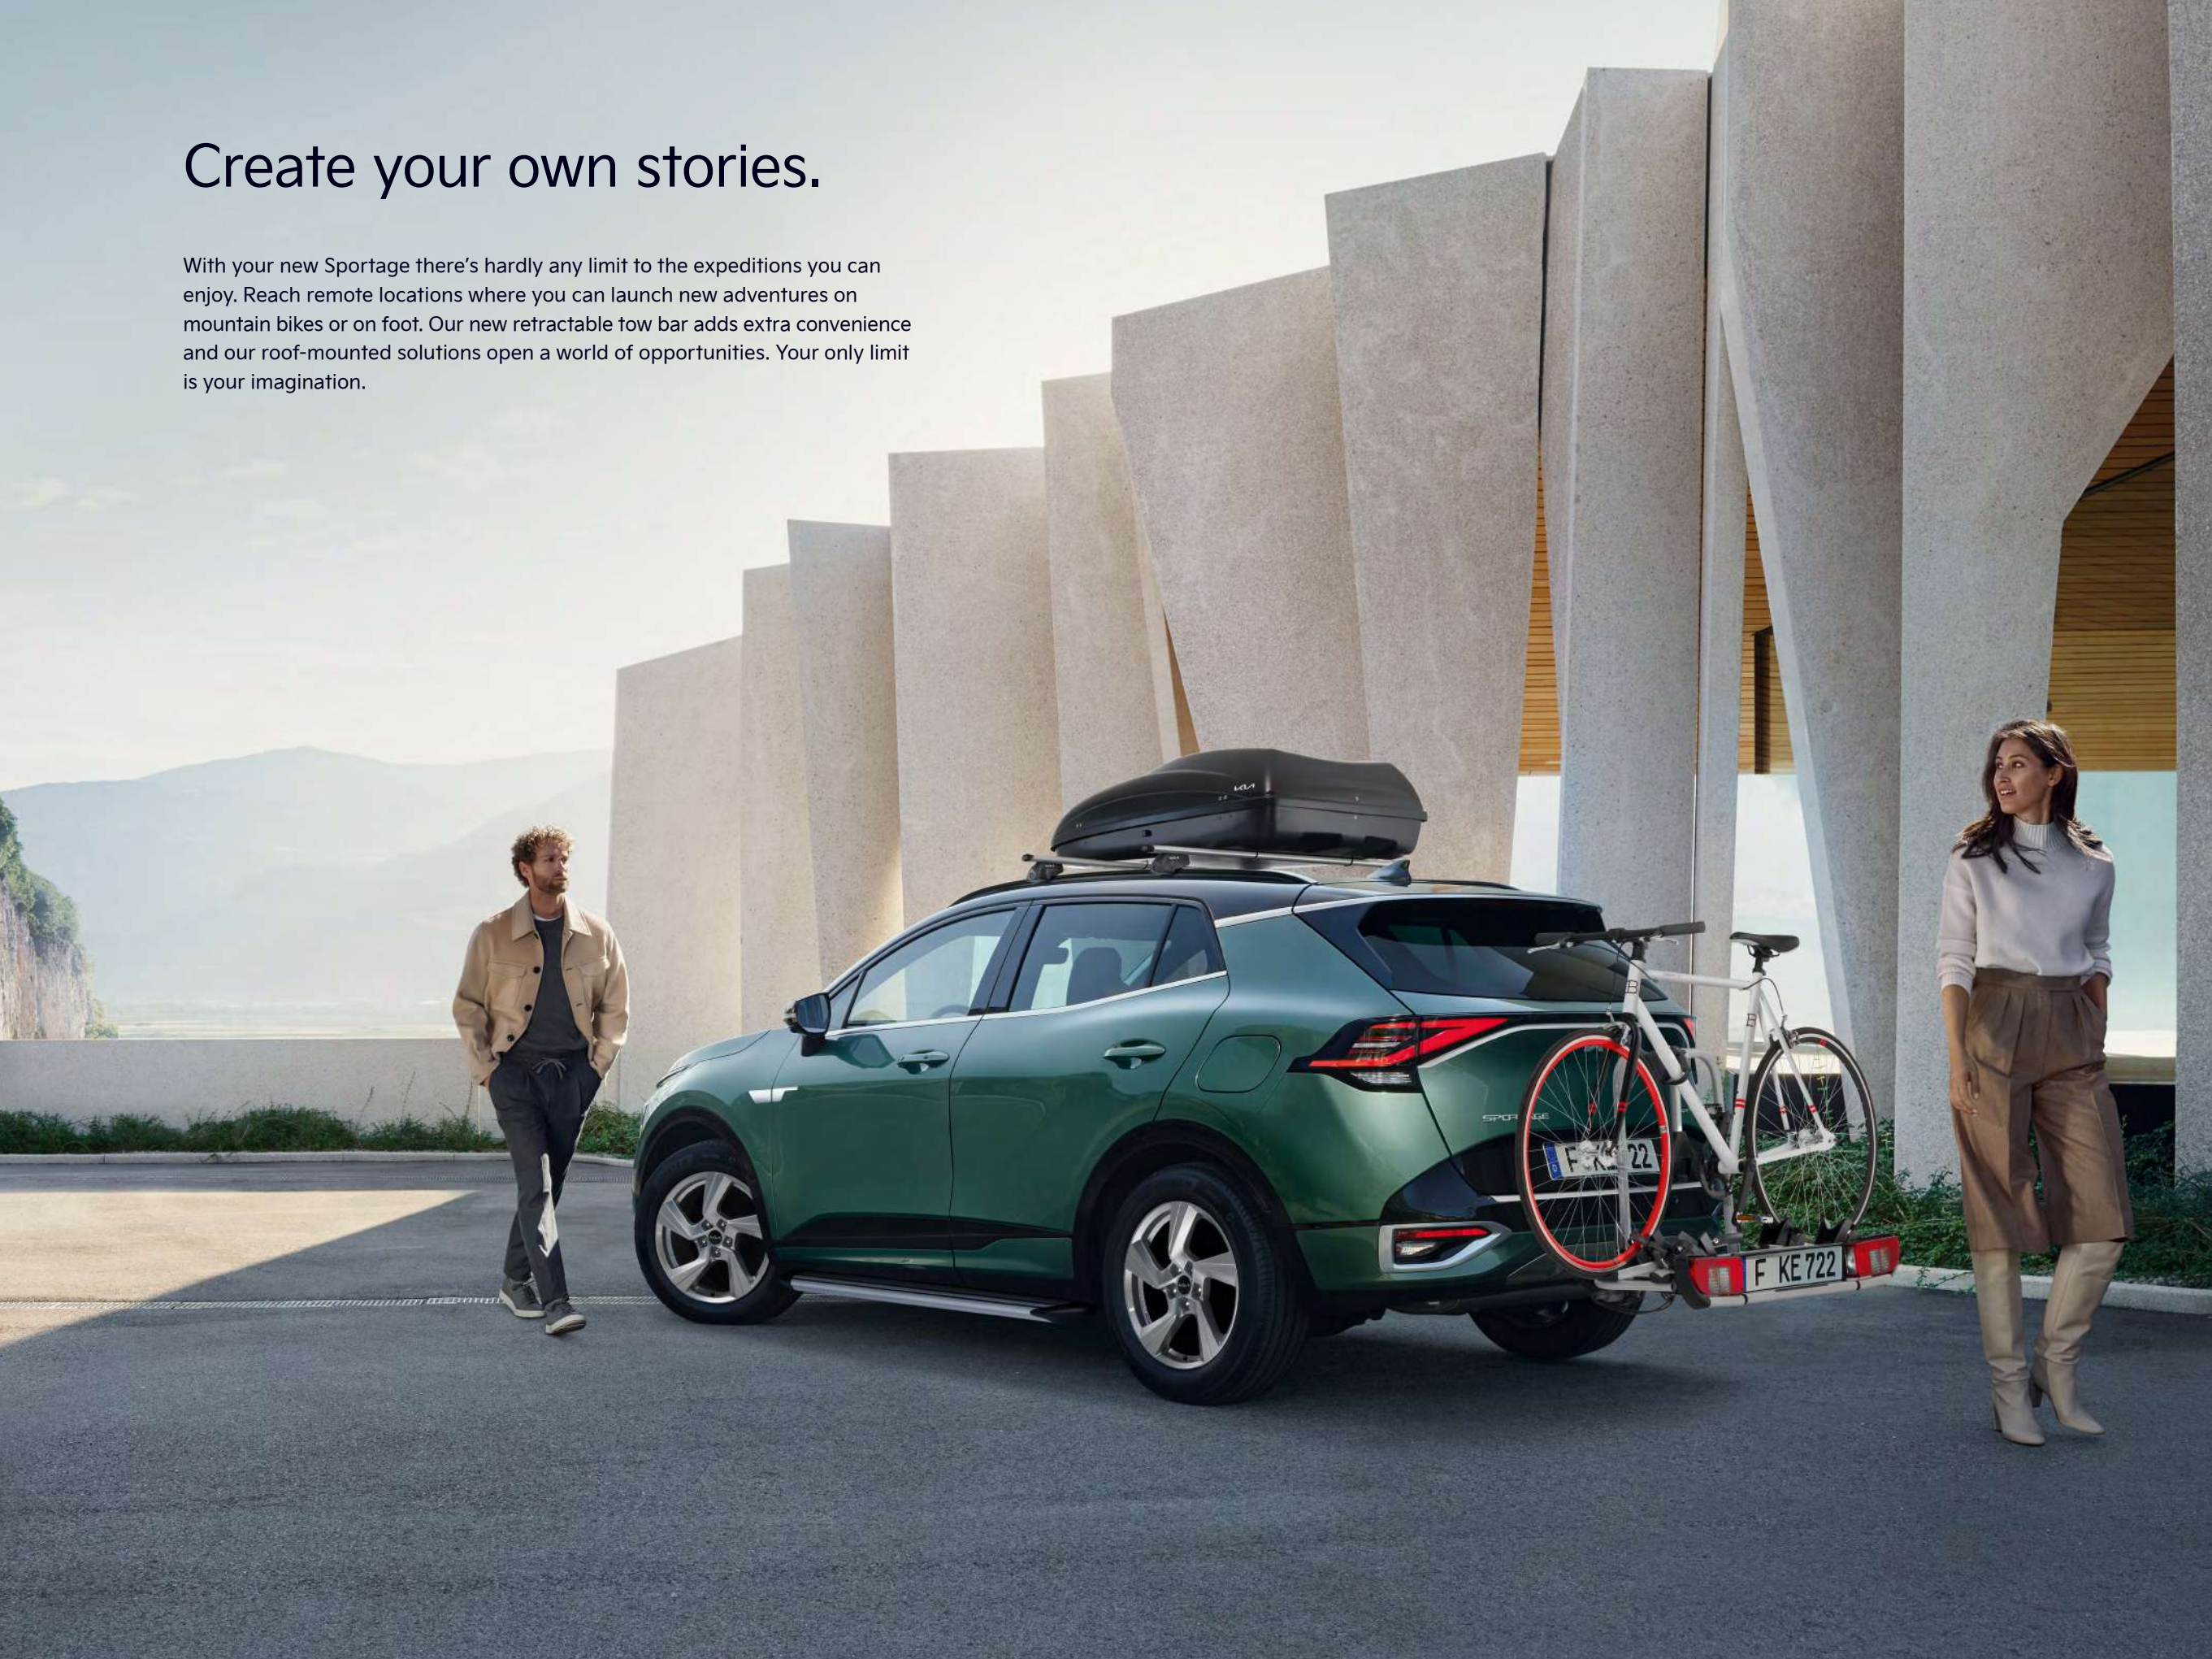

Create your own stories.

With your new Sportage there's hardly any limit to the expeditions you can enjoy. Reach remote locations where you can launch new adventures on mountain bikes or on foot. Our new retractable tow bar adds extra convenience and our roof-mounted solutions open a world of opportunities. Your only limit is your imagination.