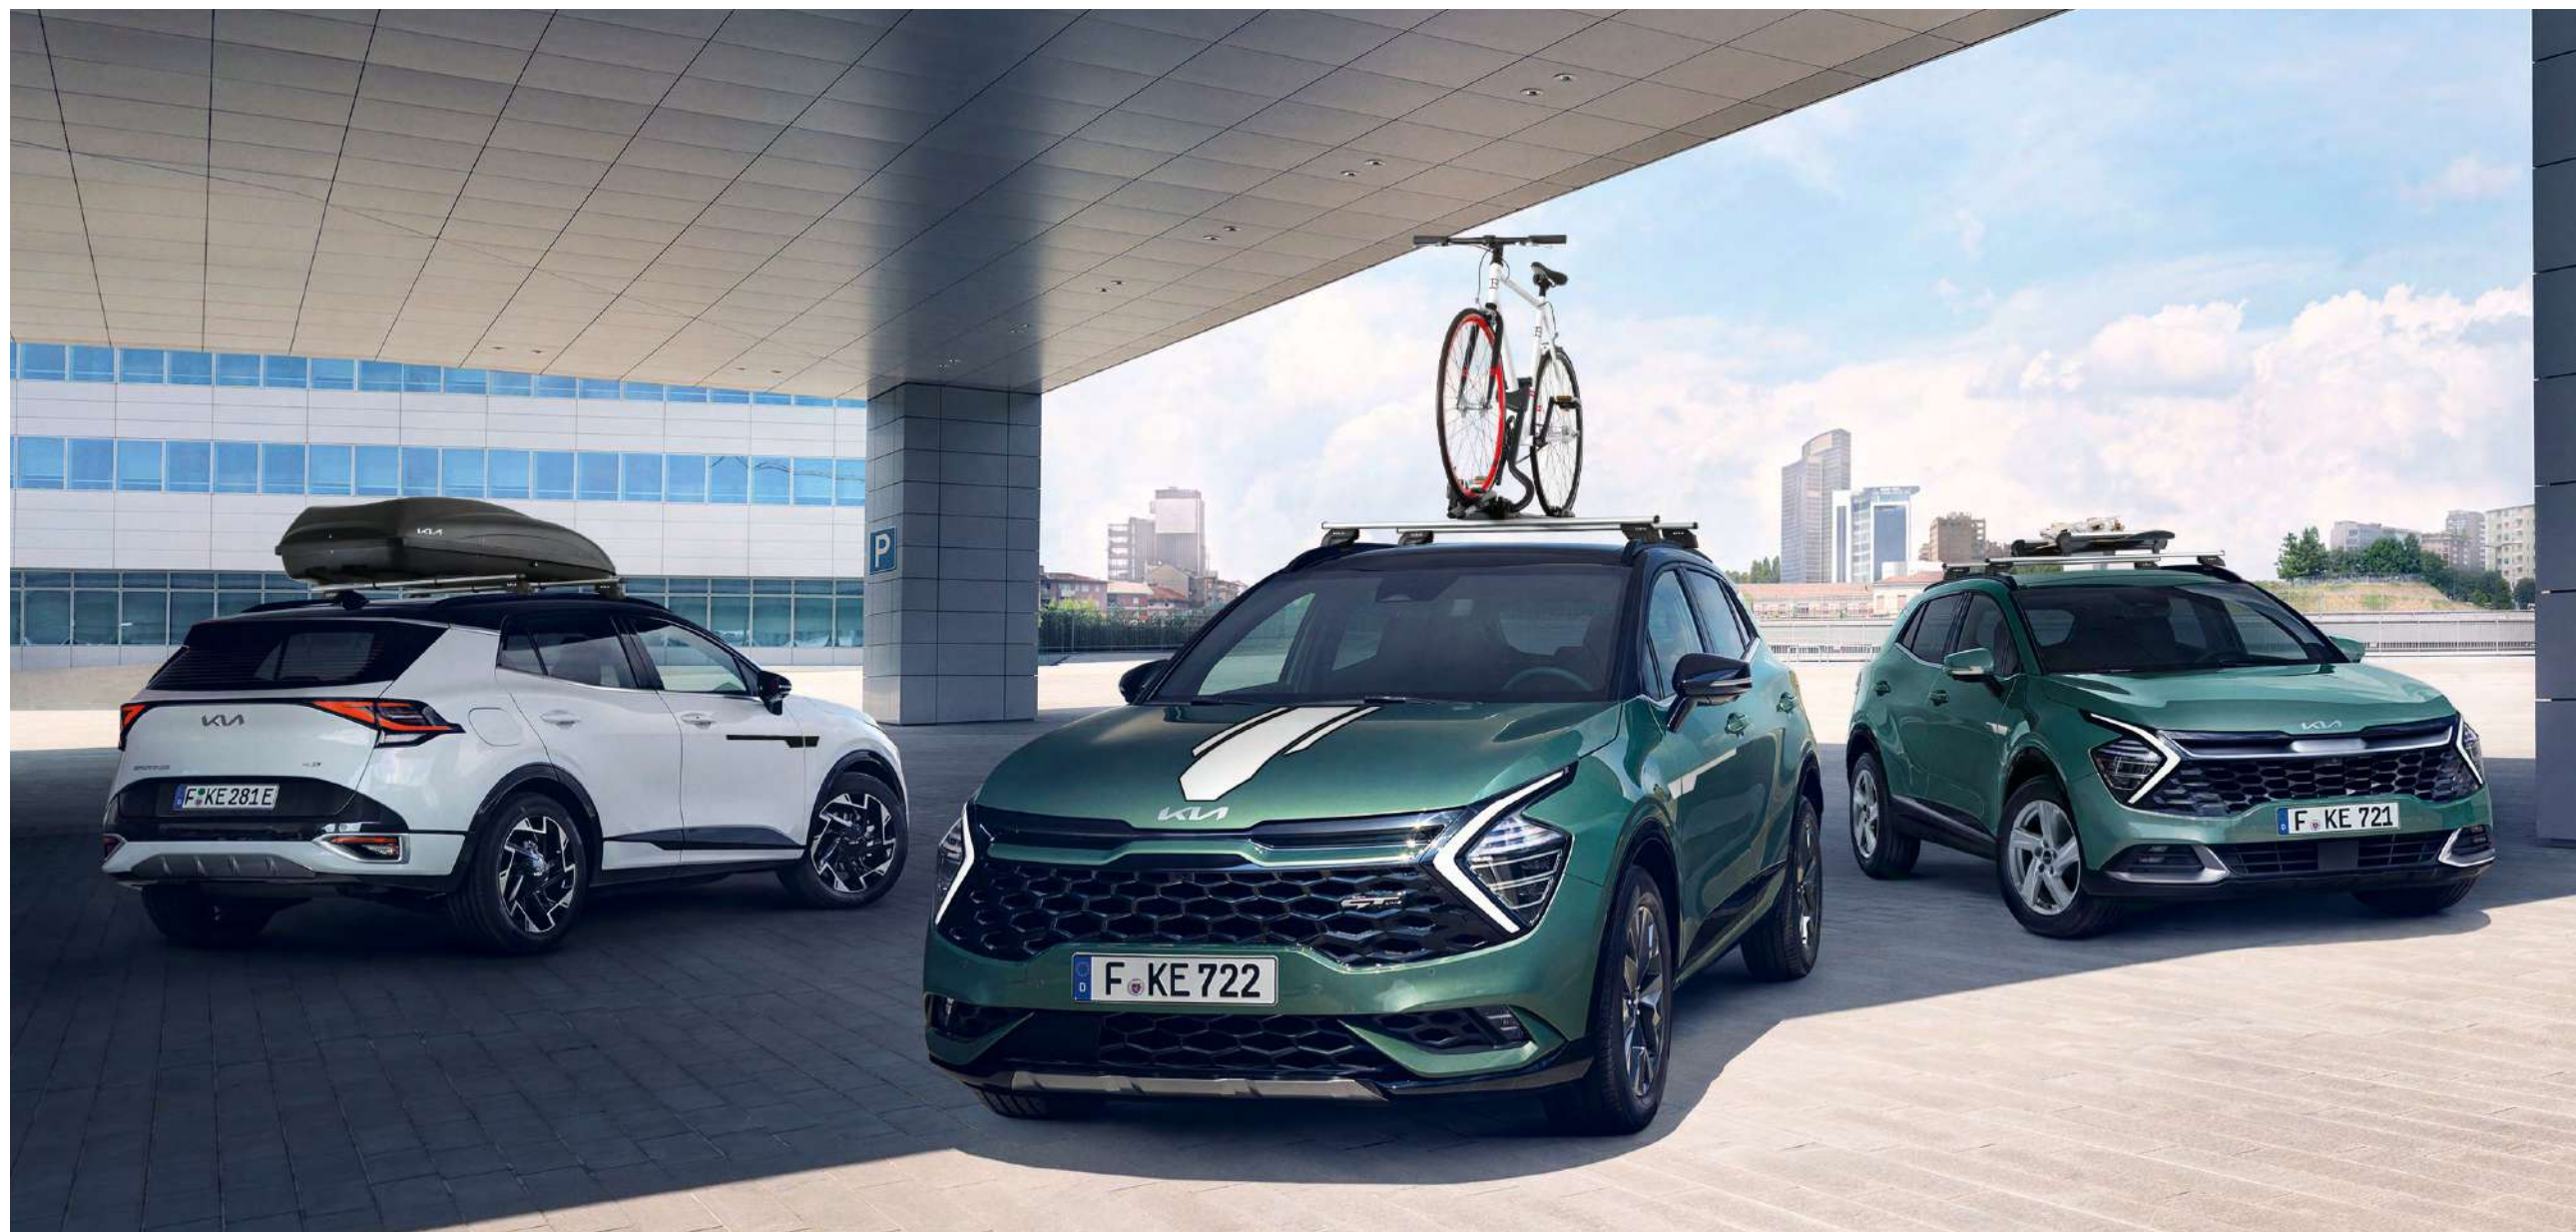

The all-new Sportage.

Accessories.

Movement that inspires

Inspire your imagination.

So, just what inspires you? Something you see? Or something you hear? Maybe something you feel? The new Sportage feeds all of your senses with inspirational inputs that can open the way to a richer, more satisfying life. Kia Genuine accessories take this adventure even further by providing you with the means to extend the built-in enjoyment, practicality and versatility of this remarkable SUV. All these high-quality products have been developed to meet the same stringent standards that created your new Sportage. So you can sit back and imagine the freedom that inspiration brings.