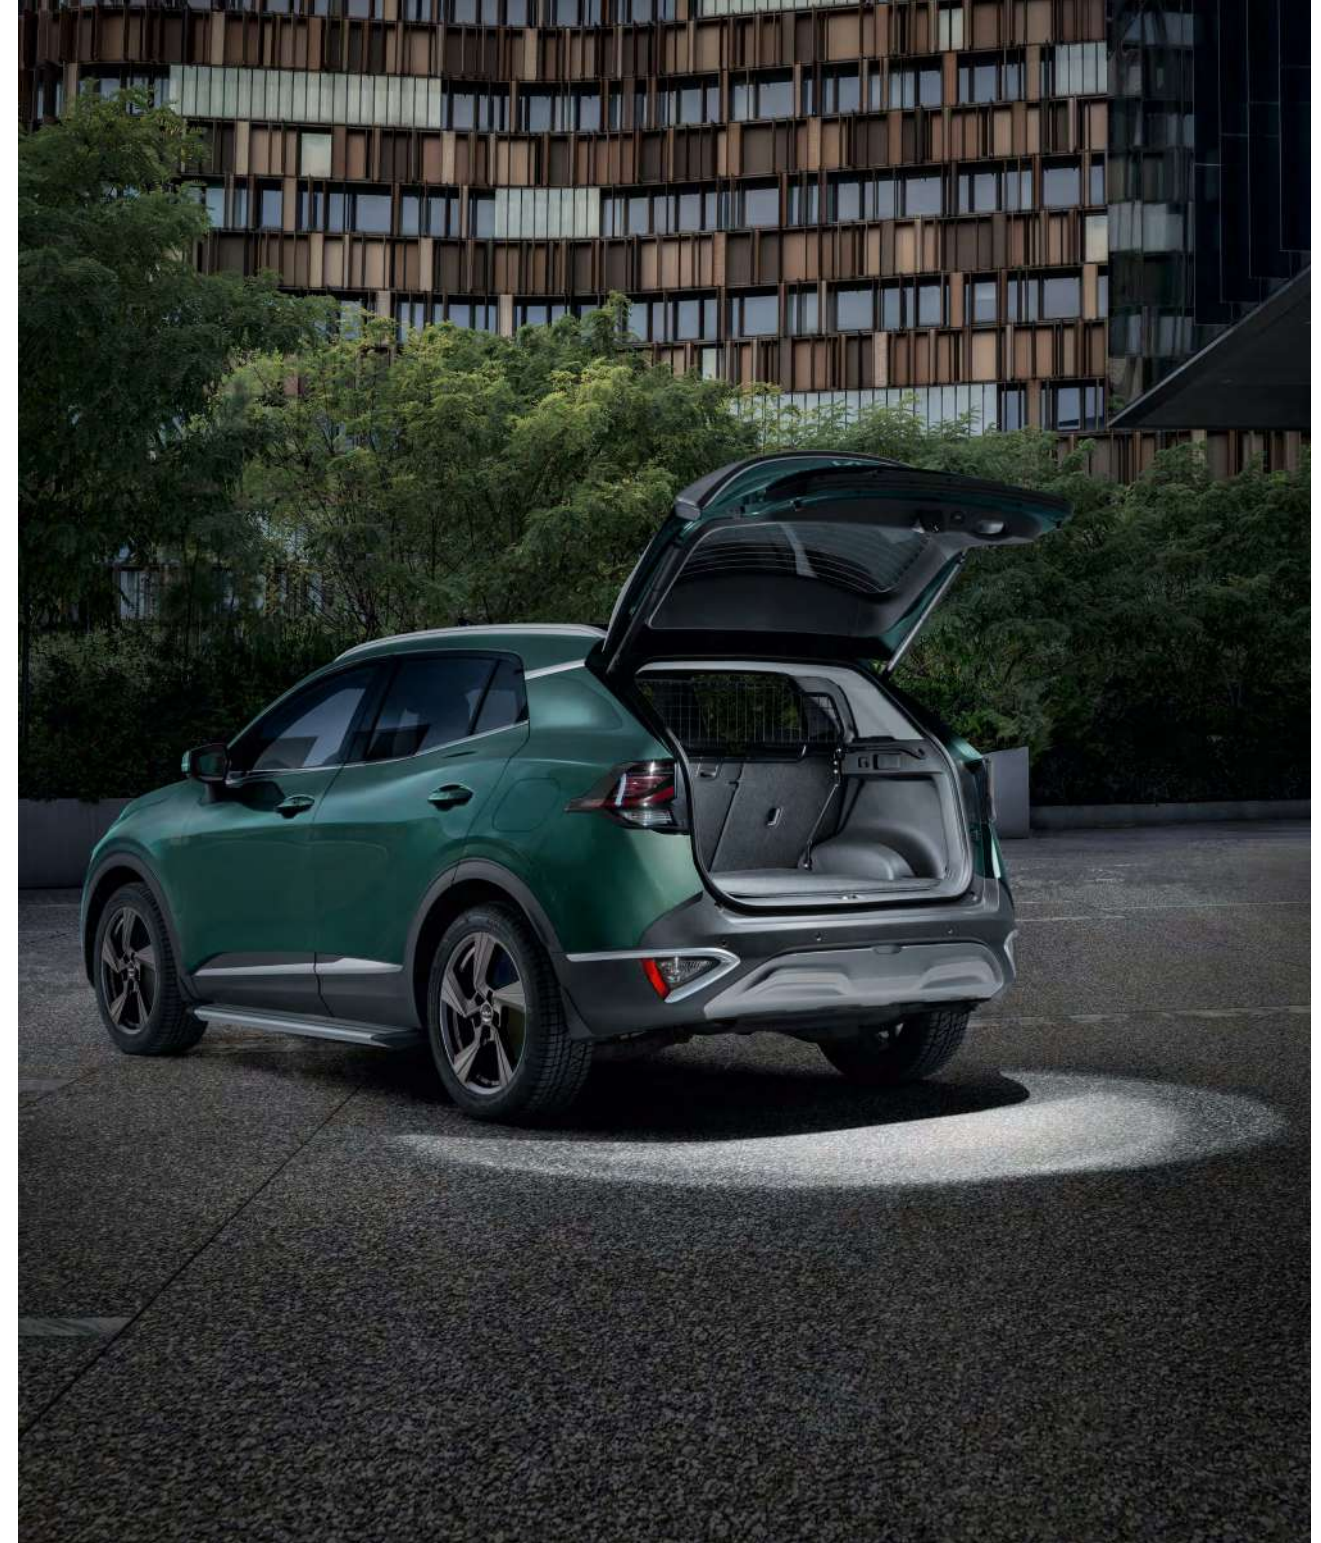

66651ADE01K

LED door projectors, GT-line logo. This luminous detail gives a lasting impression. Bring a special touch to every entrance after dark, by projecting the sharp contours of the GT-line logo on the ground every time the front doors are opened. Only for vehicles with automatic window up/down function for front row windows.

66651ADE00

LED trunk and tailgate lights. Never feel helpless again while trying to find some specific item in the dark. Or step into something while doing so. The LED trunk and tailgate lights come to life as soon as you open the tailgate. Enjoy perfect visibility in and outside your trunk!