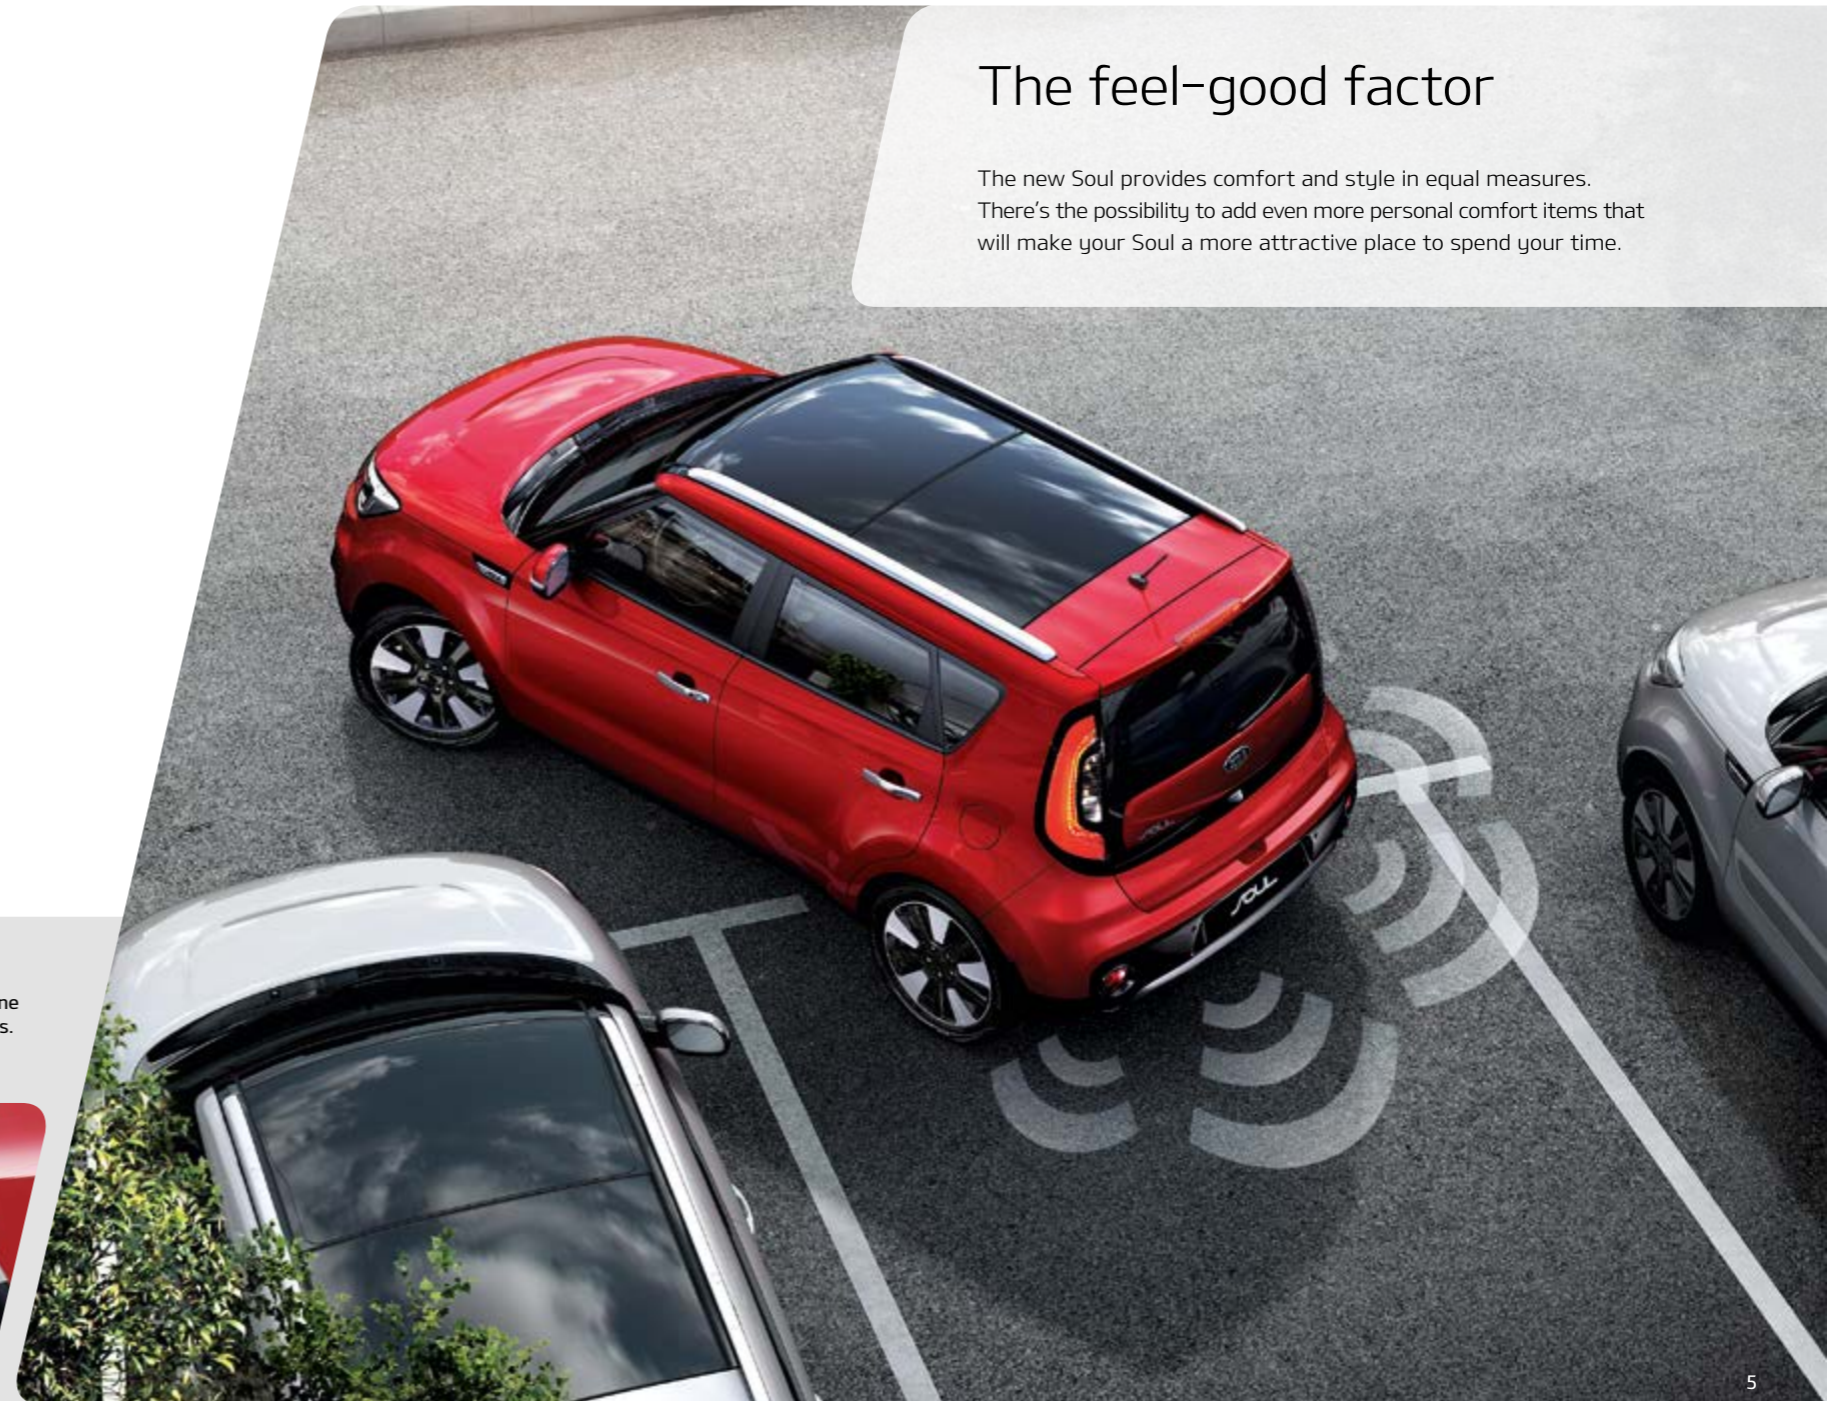

The feel-good factor

The new Soul provides comfort and style in equal measures. There's the possibility to add even more personal comfort items that will make your Soul a more attractive place to spend your time.