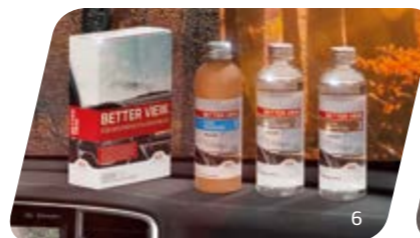

Take good care

Your Kia is built to look after you and your passengers, but Kia also recommends other useful “extras” that are good to have on board. And some others that will help you look after your car. You both deserve it!

1

2

3

4

5

8

9

6

7

7. Summer car care kit

This kit contains a bottle of concentrated summer screen wash to keep your view of the road crystal-clear and smear-free by removing oily deposits, dead insects and other residues. To remove really stubborn insect remains from the windscreen and headlights, there's also an insect remover spray. Especially formulated for alloy wheels, the wheel rim cleaner spray doubles up as a high quality degreaser, and simplifies the removal of brake dust and grime. The extra sponge helps to wipe away tough blemishes from glass surfaces.

LP974APE102K (kit contains all the above mentioned products)

The following are also available individually:
Summer screen wash 1:100 concentrate (40 ml)
LP974APE101K
Rim cleaner spray (500 ml)
LP970APE101K
Insect remover spray (500 ml)
LP970APE102K

8. Winter car care kit

This kit contains a bottle of concentrated winter screen wash to ensure that your wipers run smoothly over the windscreen and keep it clear and free from road dirt, freezing rain and snow. Plus a windscreen de-icer pump spray helps to clear frozen windows and prevent re-icing. An ice scraper speeds up the removal of ice, and a sponge wipes away condensation from the windows.

LP973APE109K (kit contains all the above mentioned products)

The following are also available individually: