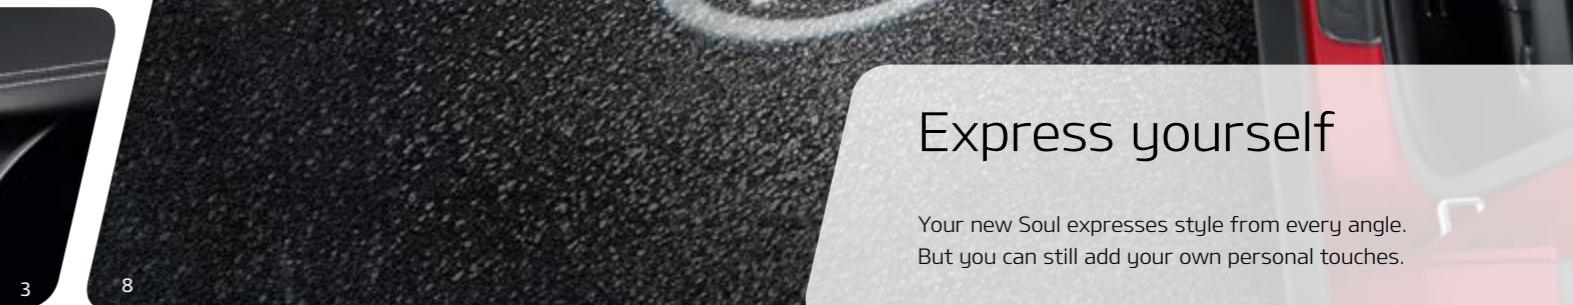

4. Console tray

An attractive sporty styling accent for both driver and front-seat passenger.
B2F16AB100 (LHD)

5. Sport grip pedal kit

Treat your pedals to a sportier look. These metal sports pedals boast an awesome sure-grip finish.
B2F05AB010 (manual transmission / LHD / MY14)
B2F05AB000 (automatic transmission / LHD / MY14)

6. LED footwell illumination

Give your cabin the red carpet treatment with this premium touch that bathes the front footwell in exquisite ambient light whenever the doors are unlocked, fading out when the engine starts. Available in stylish red and classic white. Second row can be installed only in combination with the first row.

- **6a. 66650ADE20** (red / first row)
- **66650ADE30** (red / second row / not shown)
- **66650ADE20W** (white / first row / not shown)
- **6b. 66650ADE30W** (white / second row / reference image)

7. LED puddle lights,

The spotlight is on whenever you open the car door. These LED puddle lights add a distinctive yet subtle glow for a unique entrance - and increased visibility, especially in darkness.

- **66651ADE00**
- **66651ADE99** (additional cable kit for vehicles without smart key)

8. LED door projectors, Kia logo

Make a stylish entrance in the darkness - with subtle yet sharp beams for gorgeous ambient ground lighting, featuring the Kia logo. Automatically activated when the front doors are opened.

- **66651ADE00K**
- **66651ADE99** (additional cable kit for vehicles without smart key)

Express yourself

Your new Soul expresses style from every angle. But you can still add your own personal touches.