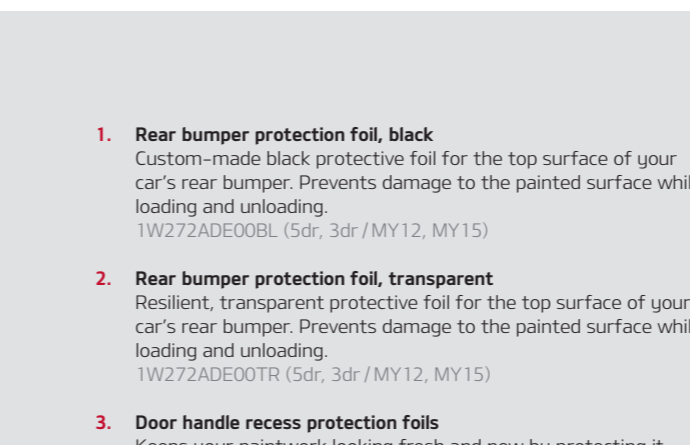

10. Trunk mat reversible

Dual function trunk mat that is made specifically for the Rio. On one side there is the soft cushioning of high-quality velour for sensitive cargo, and a resilient dirt resistant surface for potentially messy loads on the reverse.

1W120ADE01 (5dr, 3dr / MY12, MY15) with luggage undertray
1W120ADE11 (5dr, 3dr / MY12, MY15) without luggage undertray

1. Rear bumper protection foil, black

Custom-made black protective foil for the top surface of your car's rear bumper. Prevents damage to the painted surface while loading and unloading.

1W272ADE00BL (5dr, 3dr / MY12, MY15)

2. Rear bumper protection foil, transparent

Resilient, transparent protective foil for the top surface of your car's rear bumper. Prevents damage to the painted surface while loading and unloading.

1W272ADE00TR (5dr, 3dr / MY12, MY15)

3. Door handle recess protection foils

Keeps your paintwork looking fresh and new by protecting it from fingernail or key scratches. Made from durable, transparent film.

66272ADE00 (5dr, 3dr / MY12, MY15) Set of 4

4. Entry guards protection foil, black

Durable black foil that protect and preserve paintwork from everyday wear and tear.

1Y451ADE00BL (5dr / MY12, MY15) Set of 4
1Y451ADE01BL (3dr / MY12, MY15) Set of 2

5. Entry guards protection foil, transparent

Discrete transparent material offers protection against scratching to keep your car in pristine condition.

1Y451ADE00TR (5dr / MY12, MY15) Set of 4
1Y451ADE01TR (3dr / MY12, MY15) Set of 2

6. All weather mats

Set of 4 individual floor mats, tailor-made to fit the car's footwells. These extremely durable mats trap water, mud, sand and road salt, with a special finish that makes them very easy to keep clean. The driver's mat is branded with the vehicle logo.

1W131ADE00 (LHD / 5dr, 3dr / MY12, MY15)
1W131ADE10 (RHD / 5dr, 3dr / MY12, MY15)

7. Textile floor mats, velour design style

Set of four mats in high-quality soft velour reflecting the Rio's style. The driver's mat is embroidered with the Rio logo. The mats are located securely by standard fixing points and anti-slip backing.

1W143ADE01ST (LHD / 5dr, 3dr / MY12, MY15)

8. Textile floor mats, velour

High quality velour mats provide floor protection and style that keeps the interior looking clean and new. They are tailor-made to fit the footwells perfectly and are held in place by the standard fixing points and anti-slip backing. Embroidered with the Rio logo.

1W143ADE01 (LHD / 5dr, 3dr / MY12, MY15)
1W143ADE11 (RHD / 5dr, 3dr / MY12, MY15)

9. Textile floor mats, standard

These tailor-made floor mats are designed to fit your car perfectly, made from hard-wearing needle felt material and held securely in place. The driver's mat is reinforced with a heel pad for additional protection and branded with the Rio logo.

1W141ADE01 (LHD / 5dr, 3dr / MY12, MY15)